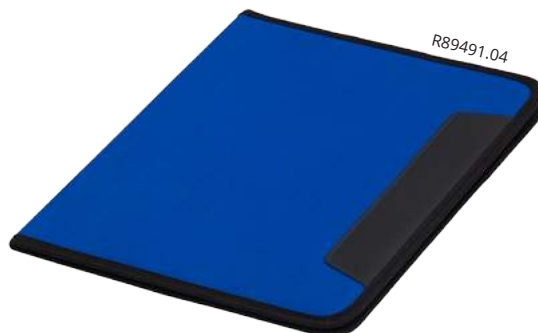

blue refill

ballpen included

ballpen holder

scales in inches

scales in cm

**R89492.21 MELFI A4 folder**

PU, microfiber · W240 x H320 x D13 mm  
silkscreen 140 x 250 mm or laser 40 x 25  
or 80 x 25 mm

A4 document folder with ballpen loop. It comes  
with 20-page A4 notepad, business card  
and document pocket. Elastic band closing.