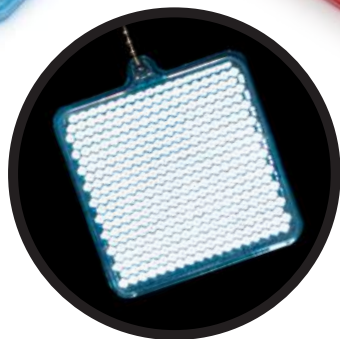

**R73162.08 HEART REFLECT safety keyring**

polystyrene · W54 x H50 x D7 mm · tampon print 35 x 15 mm

Two-sided reflective heart-shaped keyring with unbuckle hanger.

reflective elements

R73164.04

R73164.08

R73164.03