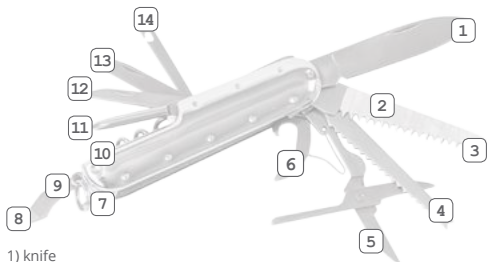

**R17515 KONSTANZ 13-function pocket knife**

stainless steel • W90 x H25 x D18 mm • laser 35 x 8 mm

Great gift for a man.

- 1) fishing scaler with fish-hook tip
- 2) scissors
- 3) saw
- 4) can opener
- 5) knife
- 6) thread eye
- 7) file
- 8) awl
- 9) philips screwdriver
- 10) corkscrew
- 11) grommet
- 12) bottle opener
- 13) flat-blade screwdriver