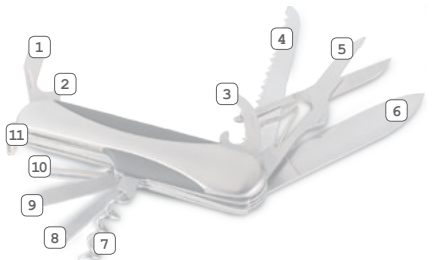

1) flat-blade screwdriver
2) bottle opener
3) can opener
4) saw
5) scissors
6) knife
7) corkscrew
8) thread eye
9) file
10) philips screwdriver
11) grommet