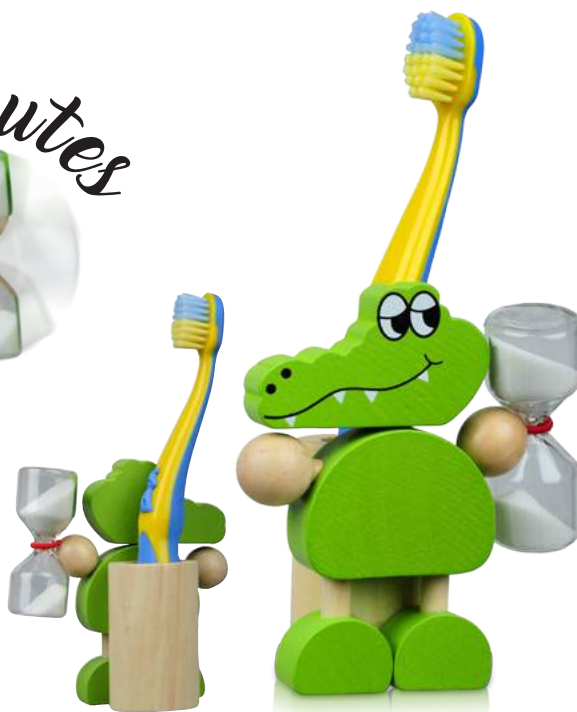

Skipping rope with wooden froggy shaped handles.  
Handles dimensions: 125 x 55 x 35 mm.

**R73959 LADYBUG skipping rope**

wood, cotton • L2000 x H35 x D35 mm • tampo print 50 x 6 mm

Skipping rope with wooden ladybug shaped handles.  
Handles dimensions: 120 x 35 x 35 mm.

**R73966 MOUSY toothbrush holder**

wood, glass • W75 x H80 x D40 mm • tampo print 15 x 15 mm

Mouse shaped wooden toothbrush stand. It comes with hourglass to check when the brushing time is over (3 minutes).