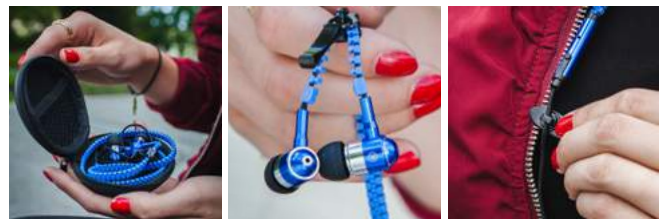

R50194.04 SHOESTRINGS earphones

plastic, polyester • W1260 x H12 x D12 mm • tampo print 20 x 7 mm

Original design earphones with microphone and incoming call pickup button.

3,5 mm minijack	120 cm	10 mm	95 dB +/- 3 dB 1 mW	THD ~5%	32 ±5% Ohm

R50183.. CLEAR SOUND earphones

plastic, silicone • W70 x H70 x D18 mm • tampo print 40 x 40 mm or UV 33 x 30 mm

Plastic earphones in spare earplugs. Packed in plastic box.

3,5 mm minijack	120 cm	10 mm	98±3 dB for 1kHz, 6 mW	THD <1%	32 ±5% Ohm	20Hz ~20kHz	plastic box	full color decoration

R50187.. SOUNDBANG earphones

plastic, PU • W83 x H83 x D36 mm
tampo print 35 x 35 mm or UV 30 x 30 mm

Earphones in metal shell with microphone and incoming call pickup button. Entangle-free cable with a zipper. Packed in stiffened PU case.

3,5 mm minijack	120 cm	10 mm	98±3 dB for 1kHz, 6 mW	THD <1%	20Hz ~20kHz	case	full color decoration