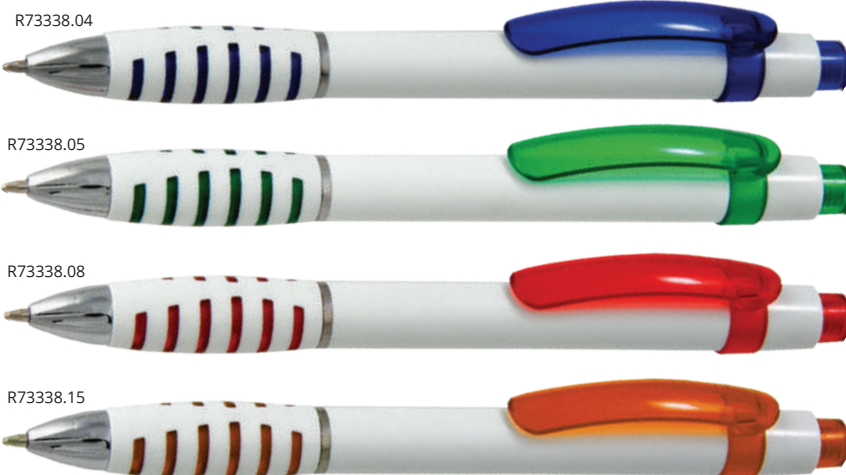

Plastic promo ballpen.

blue  
refill

full color  
decoration

**R73342.. FAST ballpen**

plastic · W140 x H12 x D12 mm  
tampon print 55 x 6 mm

Plastic promo ballpen.

blue  
refill

**R73338.. MARTES ballpen**