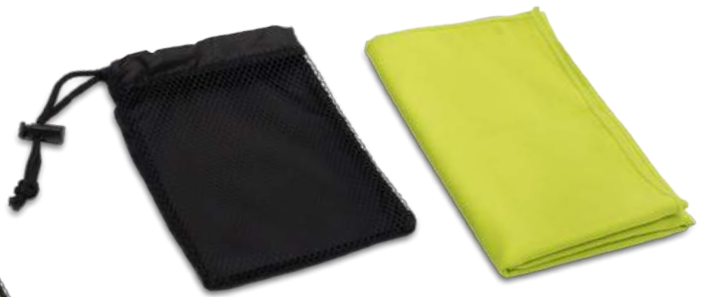

150 g/m<sup>2</sup>  
grammage

35 x 90  
cm

good water  
absorption

full color  
decoration

**R07980.. FRISKY sports towel**

200 g/m<sup>2</sup> polyester microfiber  
case W130 x H170 x D1 mm, towel W800 x H400 x D1 mm  
silkscreen 300 x 200 mm or laser 50 x 20 mm or 50 x 40 mm