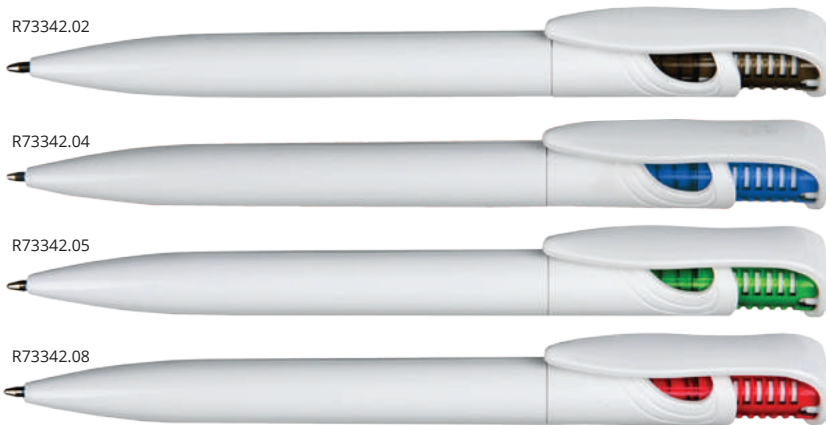

R73342.. FAST ballpen

plastic · W140 x H12 x D12 mm
tampon print 55 x 6 mm

Plastic promo ballpen.

blue
refill