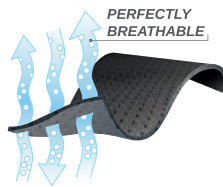

R08717.. SPORTIF reflective kid cap

140 g/m² polyester · W150 x H120 x D150 mm
silkscreen 45 x 45 mm

Cap for kids in strikingly neon colors with reflective tape. Made from highly breathable elastic polyester knitwear fabric. It helps to keep your child in plain view of every driver.

140 g/m² grammage

breathable fabric

reflective elements

velcro fastening