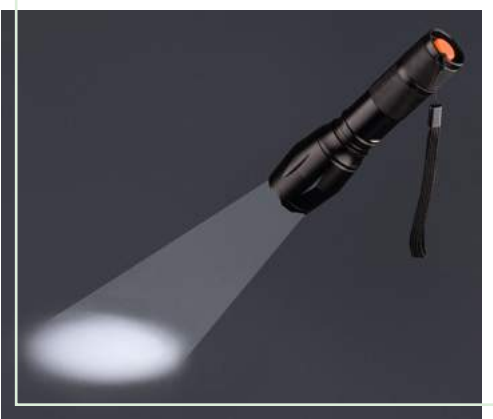

luminous flux

torch power

120 meters range

100 000 h LED lifespan

American CREE XPG diode

zoom function

battery included

gift box