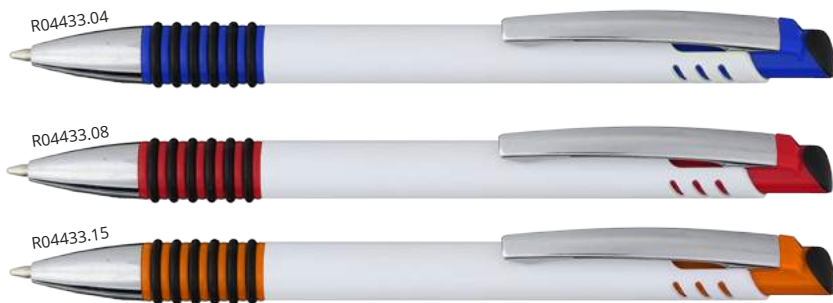

R04433.. JOY ballpen

plastic, metal · W137 x H11 x D11 mm
tampo print 50 x 6 mm

Plastic ballpen with metal grip.