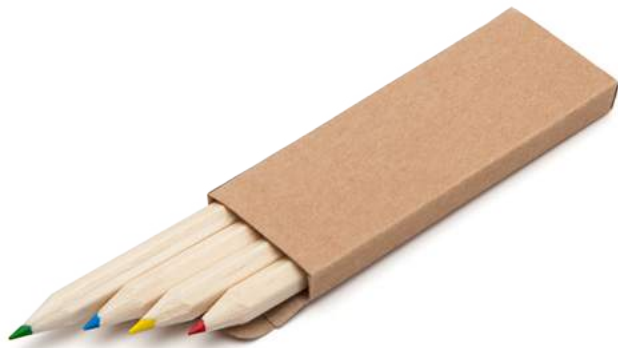

R73816.10 NEW

Colour pencils set

wood, cardboard · W90 x H33 x D8 mm
tampo print 60 x 20 mm or XL 75 x 25 mm or UV 50 x 20 mm

A set containing 4 colour wooden pencils.