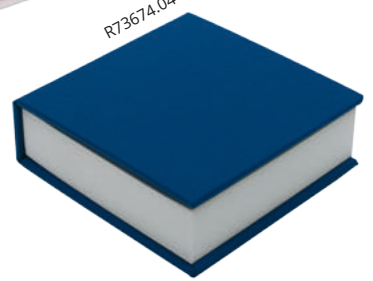

R73674.04

**R73674.. Paper note bloc**

chamois paper · W75 x H75 x D27 mm

tampo print 50 x 40 mm or XL 60 x 60 mm or UV 50 x 20 mm

A bloc of 200 chamois paper notes (70 g/m<sup>2</sup>)

and 5 x 25 post-its (75 g/m<sup>2</sup>)