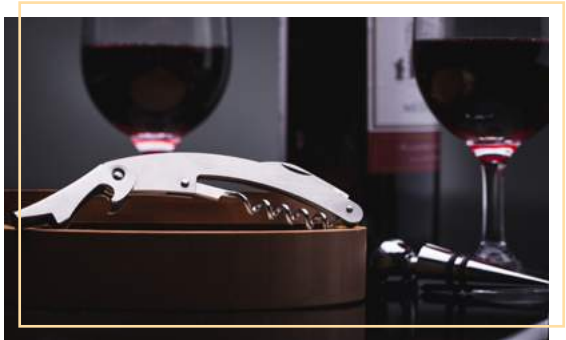

made from stainless steel

**R22558.82 LIMOGES wine set**

MDF, metal • Ø160 x H32 mm  
laser 30 x 30 mm or 50 x 40 mm or UV 50 x 20 mm

The set contains of corkscrew, wine dispenser, stopper and drip ring.