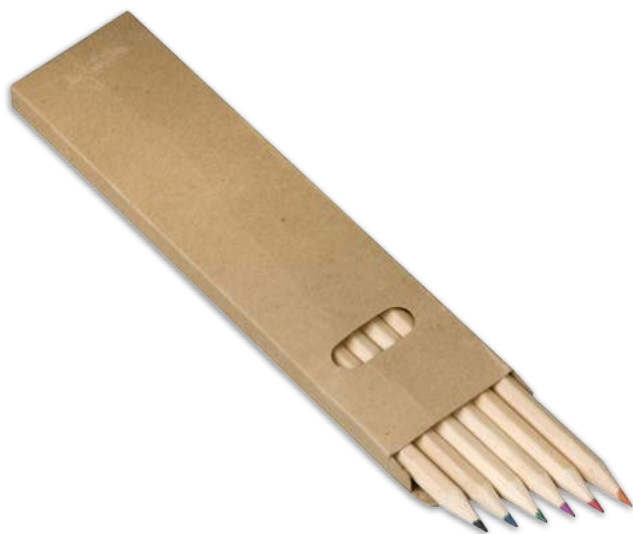

R73776 Crayon set 18 cm

linden wood, cardboard • W180 x H45 x D8 mm
tampo print 40 x 40 mm or XL 30 x 100 mm or UV 33 x 33 mm

A set of wooden crayons in 6 colors. Packed in cardboard box.

eco product

XL decoration available

full color decoration