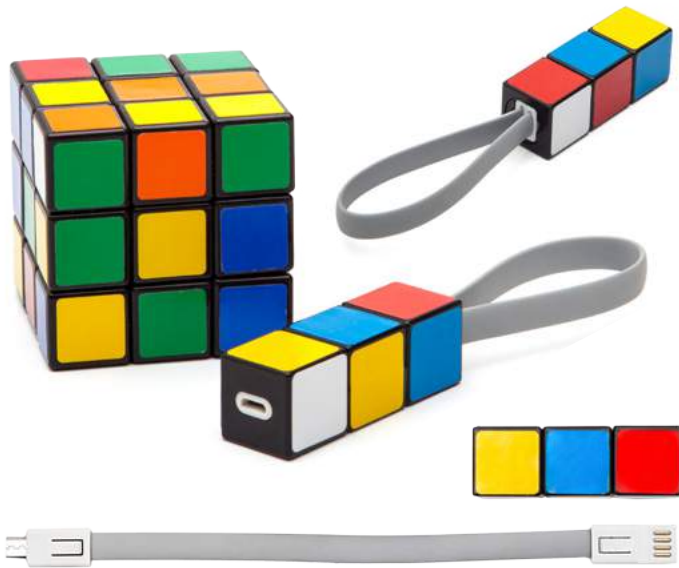

R50177.99 NEW

COLOR CLICK&GO USB cable

ABS plastic · W130 x H20 x D20 mm · UV 58 x 18 mm

USB cable data transfer keyring. Uniquely designed keyring with USB data transfer cable (containing standard USB, micro USB, USB type C). To unlock the cable set same colours in one line similar as it is in Rubik's cube.

To lock the cable- mix colours in one line.