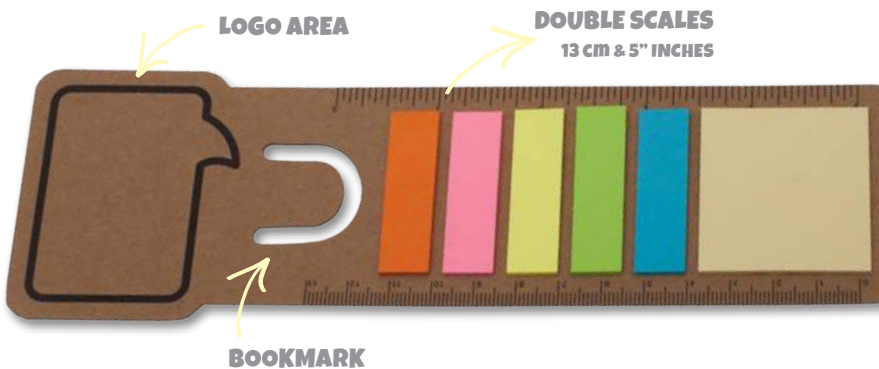

Memo set with 12 cm ruler, 6 sets of post-its (25 each, 75 g/m<sup>2</sup>).

- eco product
- memo set
- scales in cm
- XL decoration available

**R73670.13 Bookmark with ruler**

paper · W210 x H67 x D2 mm  
tampon print 45 x 30 mm or XL 100 x 25 mm