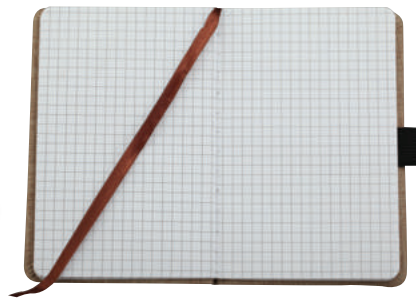

R73749 SAN FERNANDO notepad

70 g/m² paper, linen • W100 x H147 x D7 mm • silkscreen 75 x 120 mm

80 page 70 g squared-ruled, linen cover notepad with elastic ribbon and pen loop.

pocket size   squared page   ballpen holder   elastic tape