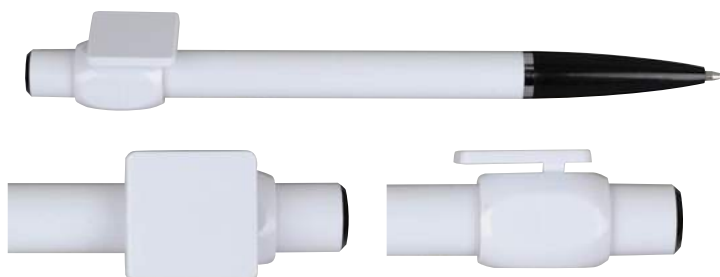

R04431.02 QR-ME ballpen

plastic • W138 x H18 x D18 mm • tampo print 15 x 15 mm

Plastic ballpen with a clip made for QR code.