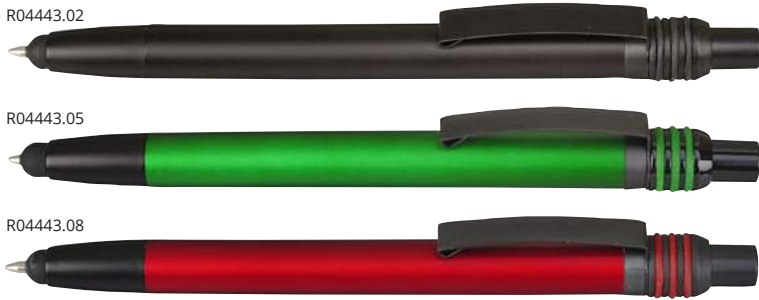

R04443.02

R04443.05

R04443.08

R04443.. TAMPA touch pen

plastic · W138 x H11 x D11 mm
tampo print 60 x 6 mm or UV 60 x 6 mm

Plastic touch pen ideal for smartphones and tablets.