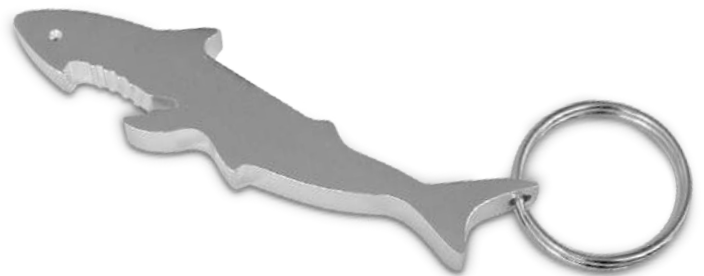

metal • W33 x H51 x D4 mm • laser 12 x 13 mm

Human-shaped metal keyring - bottle opener.

gift box

**R73720 Aluminium keyring - opener**

aluminium • W62 x H11 x D15 mm • laser 40 x 8 mm

**R73760 SHARK aluminium keyring - opener**