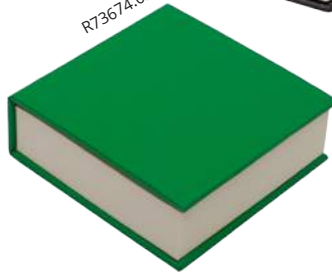

NEW COLOR
R73674.06

R73674.05