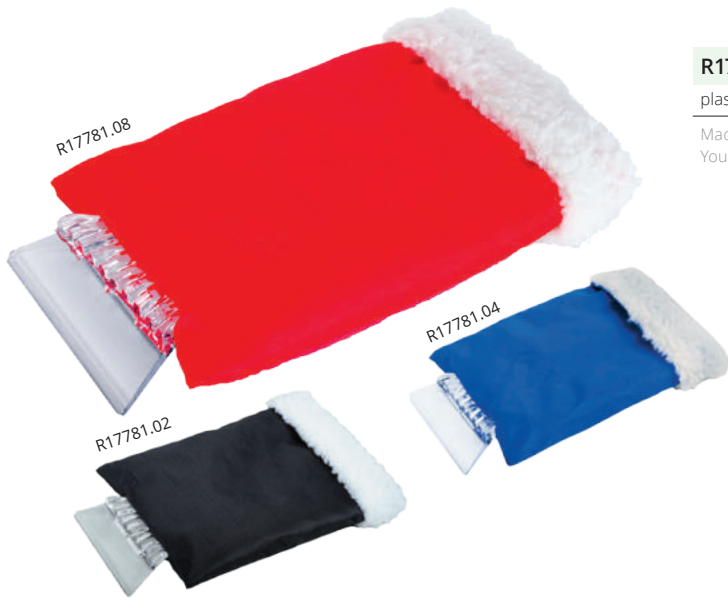

R17781.08

R17781.04

R17781.02

**R17781.. Ice scraper with glove**

plastic, polyester · W240 x H160 x D30 mm · silkscreen 90 x 90 mm

Made from plastic ice scraper that comes with polyester glove. Your fingers will never freeze again!