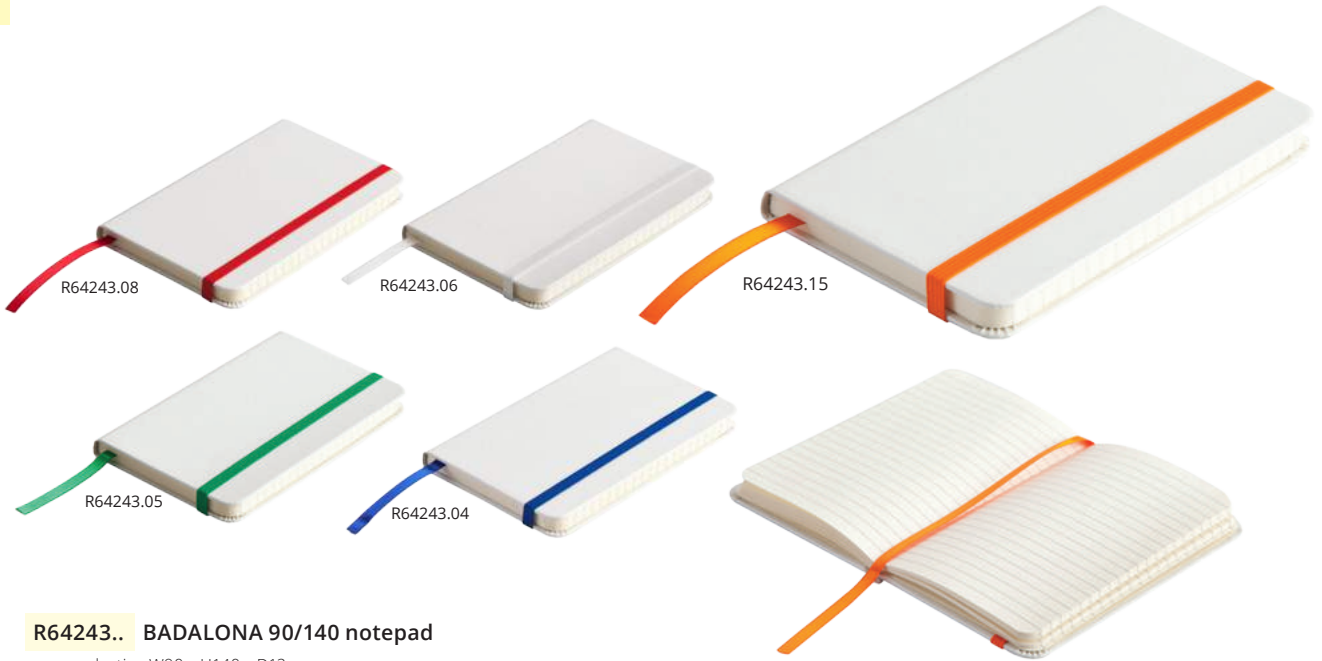

R64243.. BADALONA 90/140 notepad

paper, plastic · W90 x H140 x D12 mm
laser 30 x 30 mm or 50 x 40 mm or debossing 50 x 20 mm or UV 50 x 20 mm

Hardcover notebook. It comes with elastic tape closing. 70 g chamois creme lined paper, 9 x 14 cm 80 pages and a ribbon to mark the last filled page.

- pocket size
- lined page
- chamois paper
- elastic tape
- full color decoration