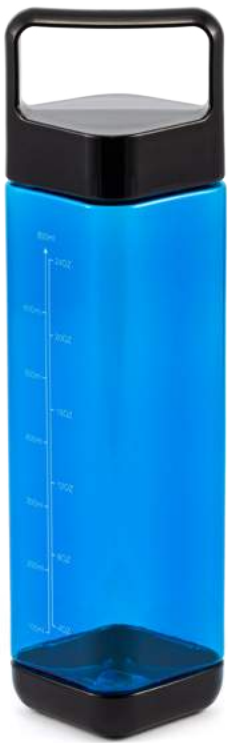

R08252.04

R08252.00

R08252.. NEW

FEELSOFINE 800 ml water bottle

tritan, PP
W67 x H270 x D67 mm
tampo print 35 x 40 mm or XL 30 x 100 mm or UV 30 x 33 mm
800 ml unique, square shaped tritan bottle with handle. BPA free.

R08294.05

R08294.15

R08294.04

R08294.. JOLLY 700 ml water bottle

polimer PCTG · W69 x H202 x D69 mm · tampo print 30 x 40 mm

Comfy 700 ml water bottle coming with a strap and a cap. Made from PCTG, BPA-free. Good for cold drinks.

R08312.05

R08312.15

R08312.08

R08312.04

R08312.. FEELSOGOOD 600 ml water bottle

tritan, polypropylene · W85 x H230 x D75 mm
tampo print 35 x 35 mm or XL 30 x 100 mm
or laser 20 x 50 mm or UV 25 x 40 mm

600 ml tritan water bottle with pp polypropylene lid. Tritan is BPA-free, robust and transparent. The lid has a liquid measure, wrist loop and double safety feature protecting the liquid from spilling, a button and a hook. Easy to wash.