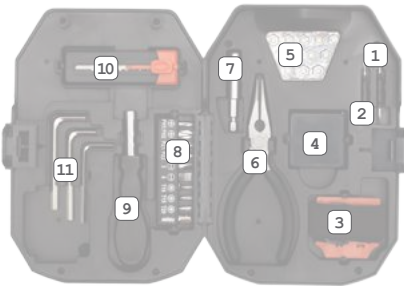

R17722 EXPAND tool set

metal, plastic
W190 x H125 x D40 mm • silkscreen 100 x 70 mm

A tool set made from metal and plastic. Comes in handy for auto and home use. Packed in polyester case.