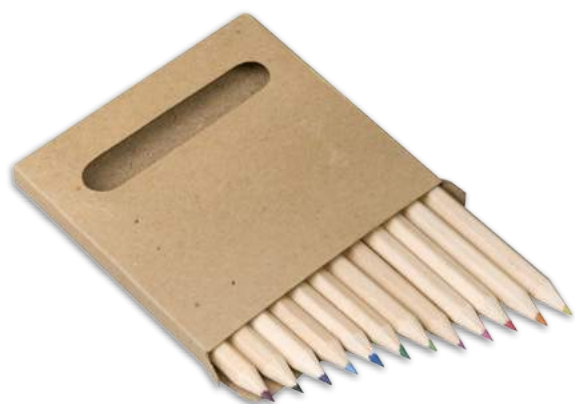

R73777 Crayon set 9 cm

linden wood, cardboard • W90 x H90 x D8 mm
tampo print 40 x 40 mm or XL 80 x 50 mm or UV 40 x 25 mm

A set of wooden crayons in 12 colors. Packed in cardboard box.

eco product

XL decoration available

full color decoration