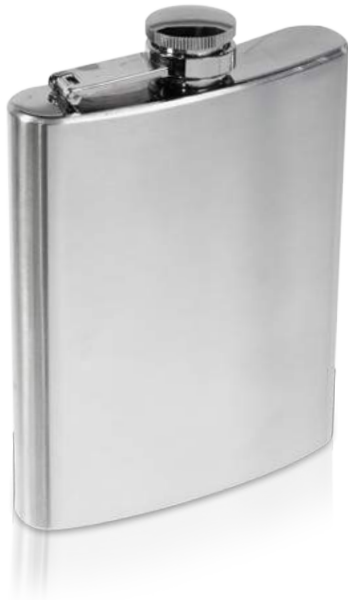

plastic · S80 x W210 x G80 mm  
tampo print 30 x 45 mm

400 ml leakproof insulated mug with 2 walls made from plastic. It comes with a handy grip. Mug base made from waterproof thermoplastic rubber.

**R08307 MODICUM 200 ml hip flask**