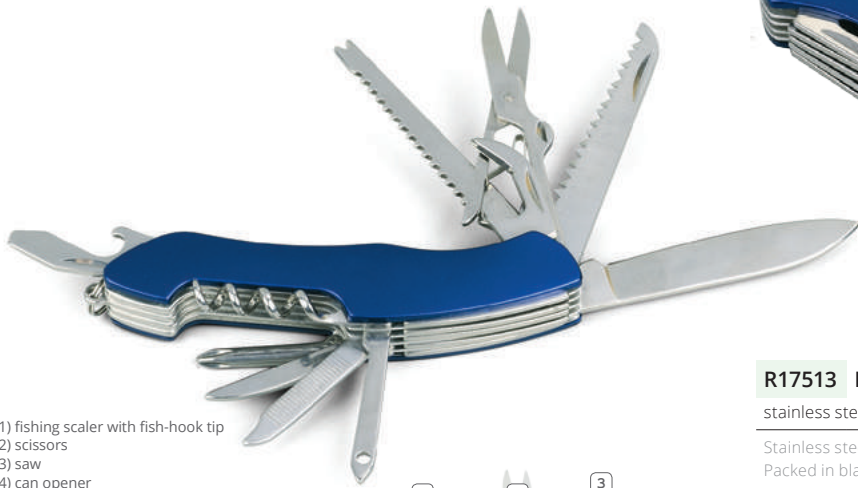

**R17515 KONSTANZ 13-function pocket knife**

stainless steel • W90 x H25 x D18 mm • laser 35 x 8 mm

Great gift for a man.

- 1) fishing scaler with fish-hook tip
- 2) scissors
- 3) saw
- 4) can opener
- 5) knife
- 6) thread eye
- 7) file
- 8) awl
- 9) philips screwdriver
- 10) corkscrew
- 11) grommet
- 12) bottle opener
- 13) flat-blade screwdriver