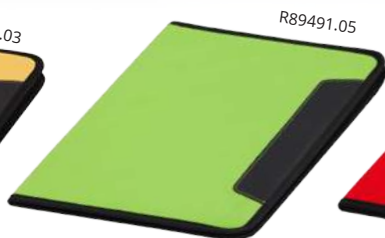

R89492.21 MELFI A4 folder

PU, microfiber · W240 x H320 x D13 mm
silkscreen 140 x 250 mm or laser 40 x 25
or 80 x 25 mm

A4 document folder with ballpen loop. It comes
with 20-page A4 notepad, business card
and document pocket. Elastic band closing.

R89491.. ORTONA A4 folder

polyester, PU · W245 x H320 x D8 mm
silkscreen 140 x 250 mm or laser 50 x 20 mm or 100 x 20 mm

A4 document folder with ballpen loop. Made from polyester
and PU. It comes with 20-page A4 notepad and document
pocket.