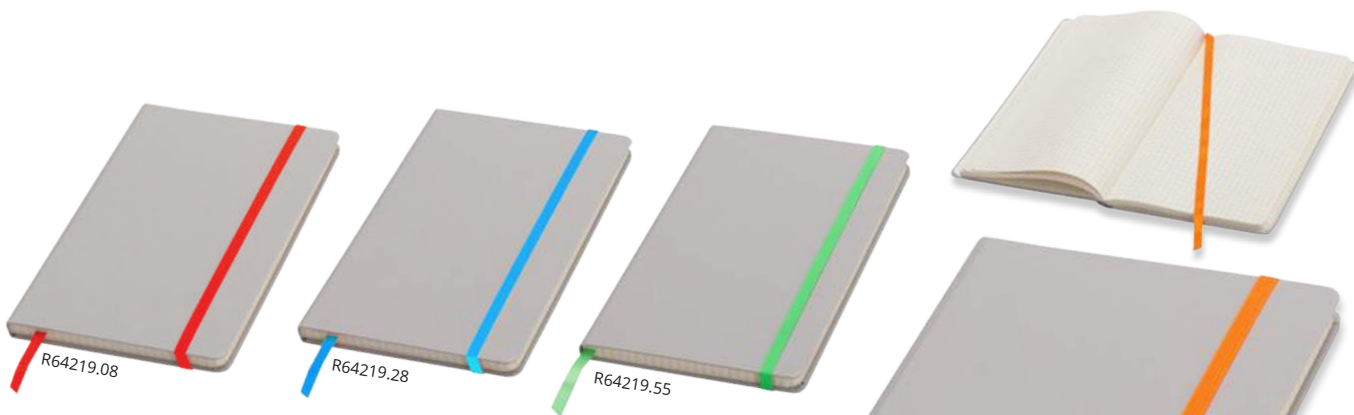

R64219.. CARTAGENA notepad

cardboard, 70 g/m² paper chamois, PVC • W130 x H210 x D12 mm
laser 30 x 30 mm or 50 x 40 mm or debossing 50 x 20 mm
or UV 50 x 20 mm

Grey-colored hardcover notepad.
Closed with elastic tape. 80 squared pages.