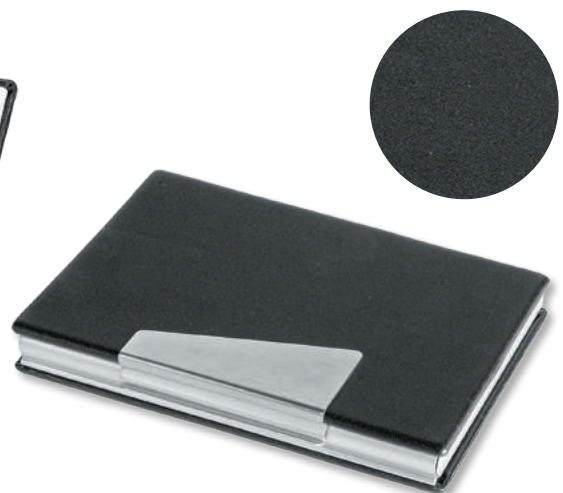

R64154 FIRM bussines card holder

PU, metal · W95 x H65 x D11 mm · laser 25 x 10 mm

Business card holder can hold 15 business cards.