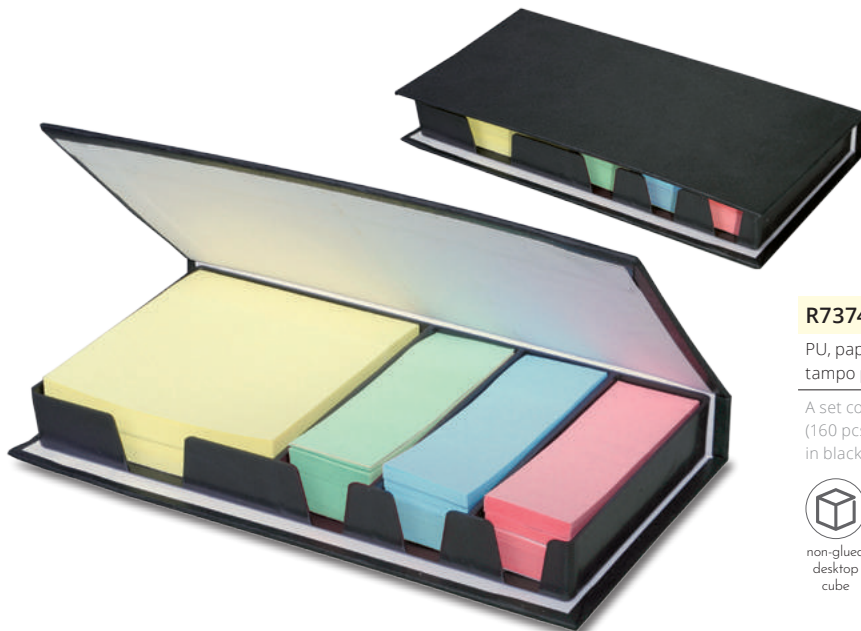

R73743 TOTAL memo set

PU, paper · W178 x H90 x D24 mm
tampon print 35 x 40 mm or UV 50 x 20 mm

A set consisting of colored post-its (160 pcs each color) and a notepad in black cardboard case.

non-glued desktop cube

memo set

full color decoration