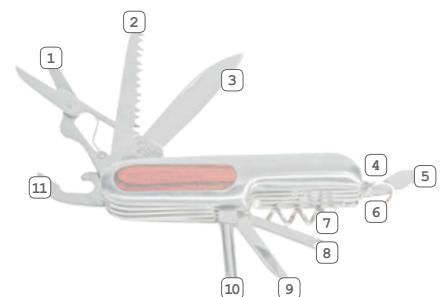

1) scissors
2) saw
3) knife
4) bottle opener
5) flat-blade screwdriver
6) grommet
7) corkscrew
8) thread eye
9) awl
10) philips screwdriver
11) can opener