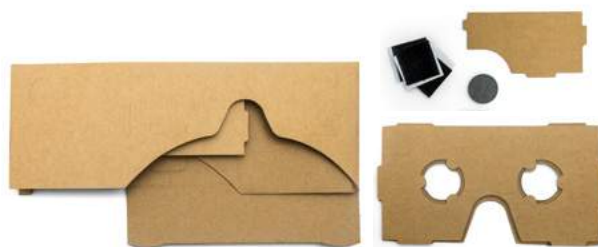

A set consisting of a regular mobile charger (230 V adapter/5V output, 1A) and car charger (12V, USB outlet 5V/1A. It can charge mobiles, cameras, MP3 and navigation devices.

**R64026.02 ENLARGE mobile phone screen magnifier**

PU, unbreakable plexiglass · W120 x H190 x D7 mm  
laser 30 x 30 mm or 40 x 50 mm or UV 33 x 30 mm

Mobile phone screen magnifier up to 8.3 inches. Great to comfortably watch movies and pictures as well as read e-books, 3D like screen display effect. No batteries need to operate it.