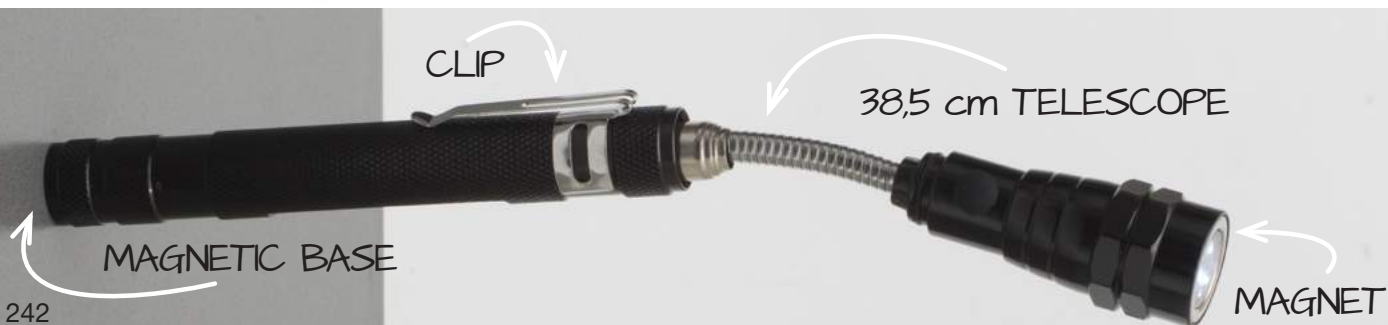

R35692.02 NEW

NIGHTOUT torch

metal, glass · W190 x H24 x D28 mm
laser 60 x 12 mm

3 Watt & 350 lumen emergency car torch with magnet set at the base. 16 LED COB diodes rated for 100,000 hours. 3 light modes: normal, energy-saving and red alarming light. Packed in polyester case.

- luminous flux
- torch power
- 16x COB LED
- 100 000 h LED lifespan
- magnetic base
- battery included

R35683.. CLOSEUP torch

metal · W170 x H23 x D23 mm · laser 40 x 5 mm

Metal telescopic torch with an arm of 38,5 cm. It comes with 3 white LED diodes totalling 30 lumen. Equipped with a clip and magnets on either side of the torch. It runs on 4 AG13 batteries.

- luminous flux
- 3x LED
- magnetic base
- battery included