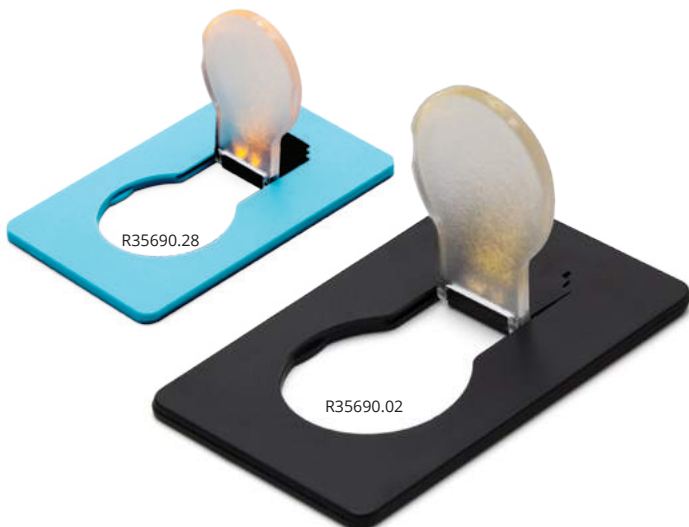

### R35678.02 BLAZE headlight

metal, plastic, nylon  
W60 x H41 x D44 mm · tampo print 45 x 7 mm

Head torch comes with detachable head/cap/helmet straps.

- luminous flux
- 1x LED 1Wat  
1x LED mini
- 60 meters range
- 100 000 h LED lifespan
- light angle adjustment
- battery included