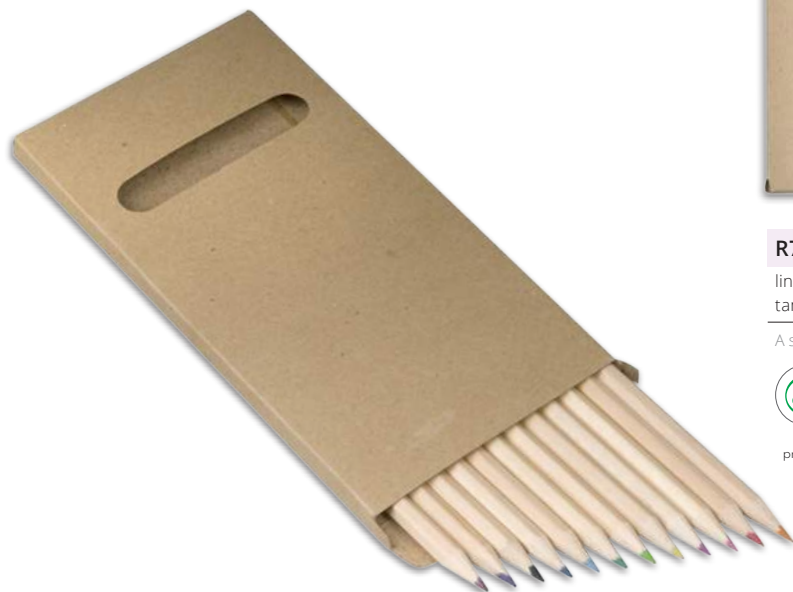

R73775 Crayon set 18 cm

linden wood, cardboard • W180 x H94 x D8 mm
tampo print 40 x 40 mm or XL 30 x 100 mm or UV 40 x 25 mm

A set of wooden crayons in 12 colors. Packed in cardboard box.

eco product

XL decoration available

full color decoration