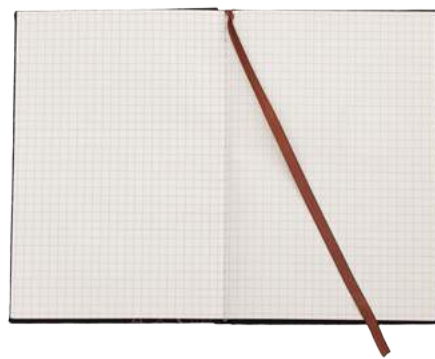

Set consisting of a printed linen cover notepad (90 pages, squared paper and bamboo ballpen with plastic tip and clip. Packed in cardboard box.

R64238.79