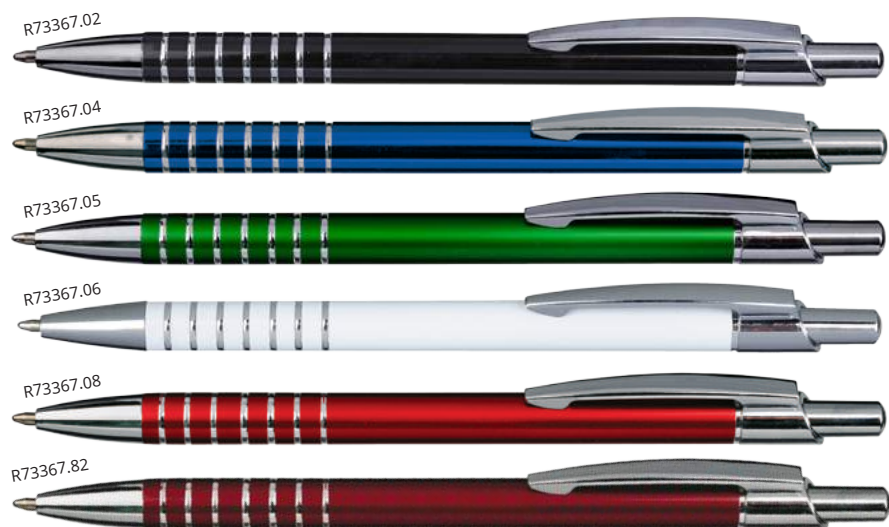

R73367.. BONITO ballpen

aluminium, metal · W140 x H9 x D9 mm
laser 55 x 5 mm

Aluminium ballpen with metal clip.