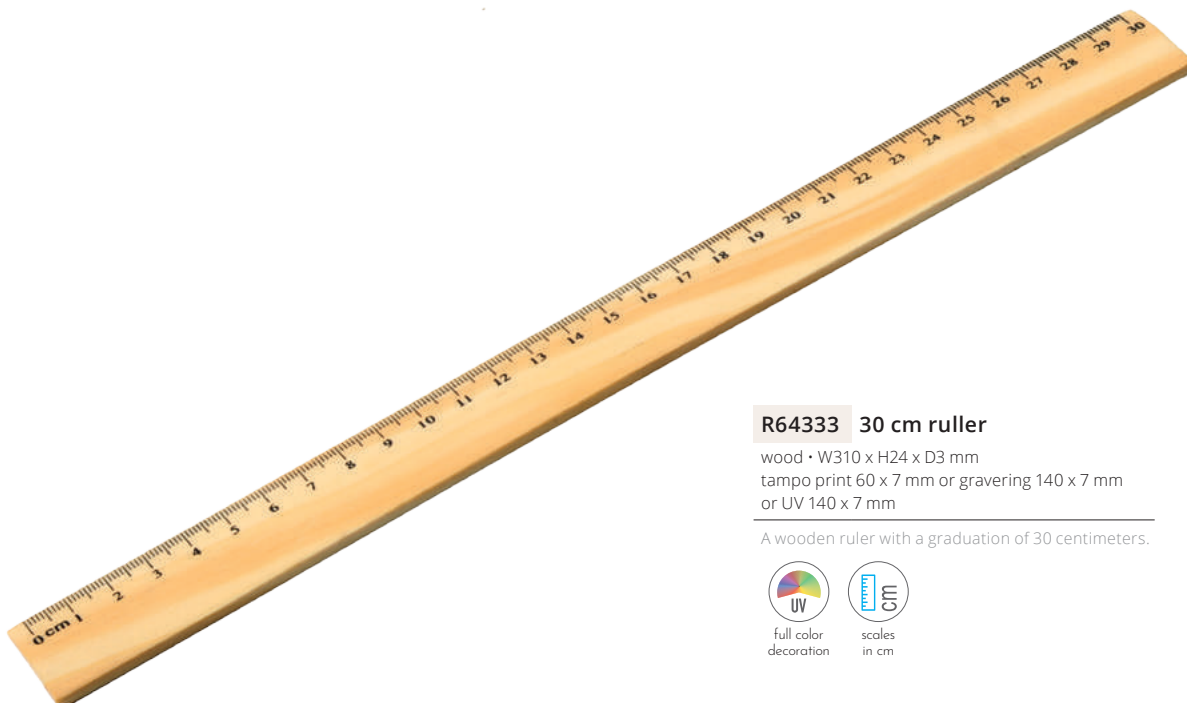

Plastic ruler with protractor and magnifying glass.

full color decoration

XL decoration available

3x magnification

scales in cm

**R64333 30 cm ruler**

wood • W310 x H24 x D3 mm

tampo print 60 x 7 mm or graving 140 x 7 mm or UV 140 x 7 mm