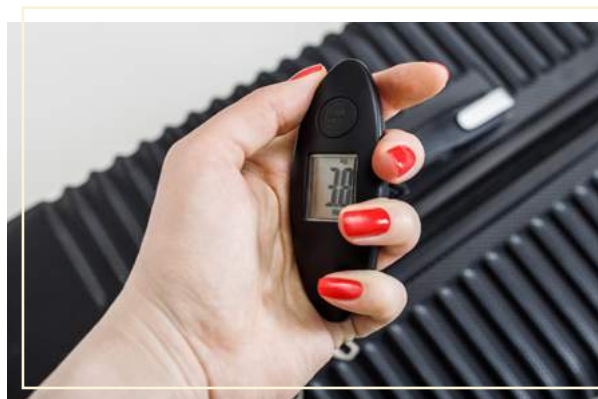

Metal luggage padlock. It comes with 3-digit code lock.

gift box

**R08816 Luggage scales**

metal, plastic • W145 x H76 x D38 mm • tampo print 30 x 20 mm

Made from plastic and metal luggage scales. It can save the weight of your luggage.