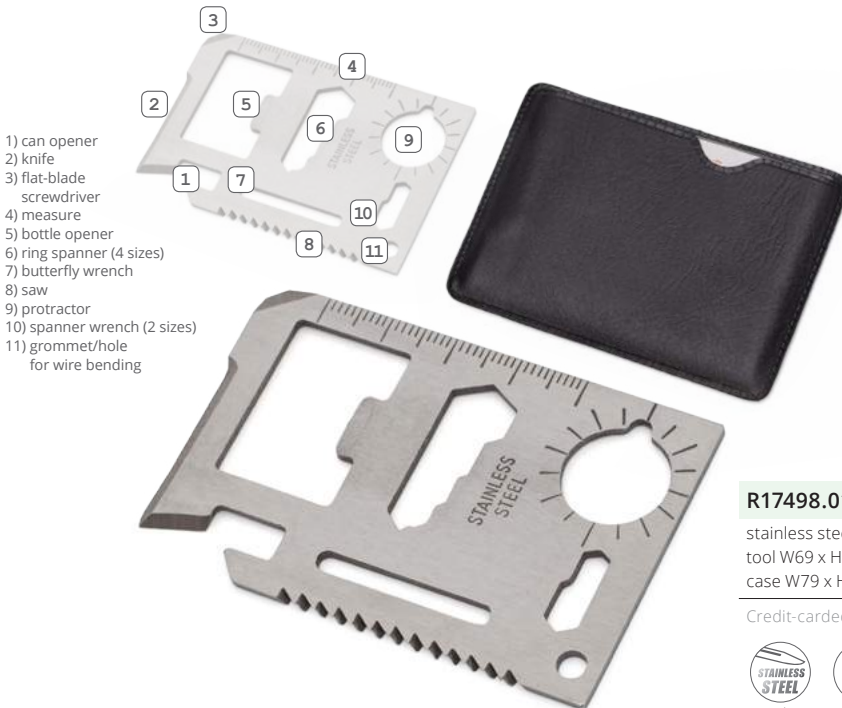

1) can opener
2) knife
3) flat-blade screwdriver
4) measure
5) bottle opener
6) ring spanner (4 sizes)
7) butterfly wrench
8) saw
9) protractor
10) spanner wrench (2 sizes)
11) grommet/hole for wire bending

R17498.01 Credit card-shaped multitool

stainless steel
tool W69 x H45 x D2 mm • laser 17 x 7 mm
case W79 x H56 x D1 mm • laser 30 x 30 mm or UV 33 x 30 mm

Credit-carded shaped multitool. Packed in case made from PU.