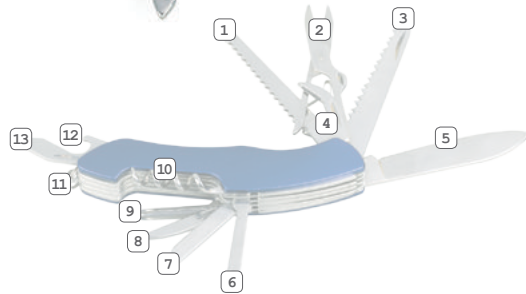

**R17515 KONSTANZ 13-function pocket knife**

stainless steel • W90 x H25 x D18 mm • laser 35 x 8 mm

Great gift for a man.

- 1) fishing scaler with fish-hook tip
- 2) scissors
- 3) saw
- 4) can opener
- 5) knife
- 6) thread eye
- 7) file
- 8) awl
- 9) philips screwdriver
- 10) corkscrew
- 11) grommet
- 12) bottle opener
- 13) flat-blade screwdriver