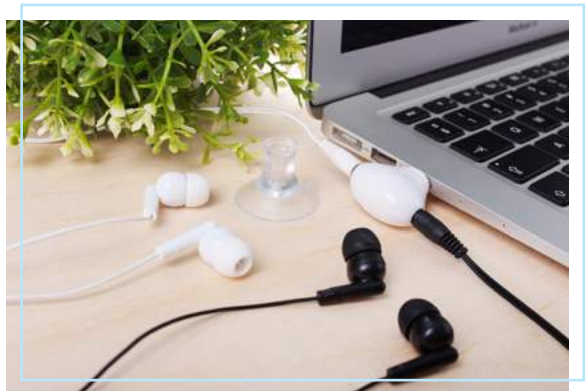

R50191.06 **MUSICSHARE earphone splitter**

plastic, metal, silicone • W30 x H47 x D17 mm
tampo print 15 x 7 mm or UV 15 x 5 mm

Earphone splitter allowing to plug in a mobile or any other playing device 2 sets of earphones and sharing your favorite pieces with a friend. It can also serve as a mobile stand. It comes with 2 mini jack ports and a mini jack plug.

3,5 mm minijack

full color decoration

device is not included