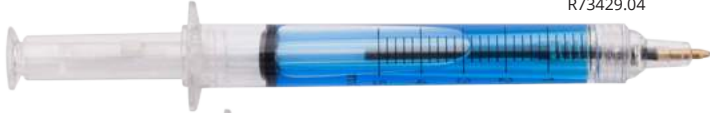

R04448.02 R04448.04 R04448.05 R04448.08

**R04448.. CLIP ballpen**

plastic • W153 x H9 x D9 mm  
tampon print 60 x 5 mm or XL 100 x 5 mm

Plastic promo ballpen with a plug.

R73429.00

R73429.04

R73429.08

**R73429.. CURE ballpen**