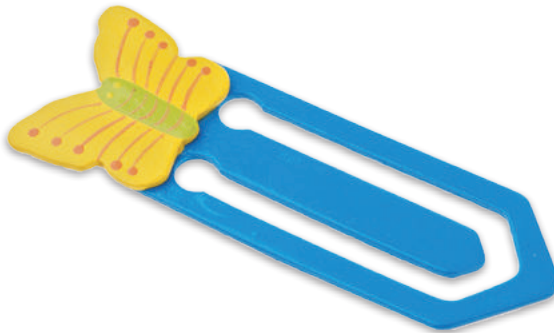

R73986 BUTTERFLY bookmark

wood • W30 x H98 x D4 mm • tampo print 20 x 8 mm

Butterfly shaped wooden bookmark.