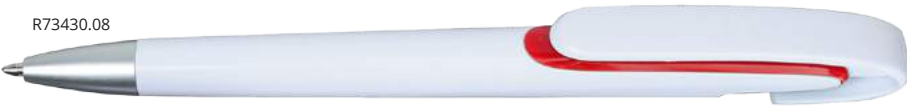

**NEW  
COLOR**  
R73430.55

**R73430.. ADVERT ballpen**

plastic • W146 x H12 x D12 mm  
tampo print 60 x 6 mm or XL 85 x 6 mm

Plastic ballpen with white barrel and contrasting patch under the clip. Unique and broad clip makes it especially decoration friendly.