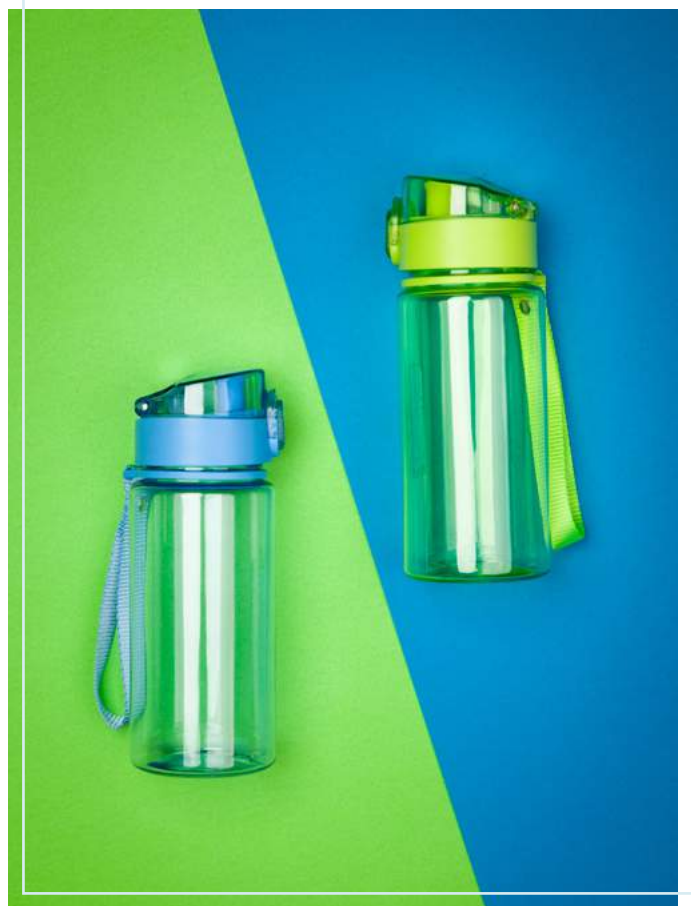

R08255.55

R08255.28

R08255.. NEW

NICE 400 ml water bottle

tritan, polypropylene, polycarbonate · W65 x H178 x D65 mm
tampo print 30 x 40 or XL 30 x 90 mm or UV 25 x 40 mm

Leakproof bottle made of tritan, equipped with with hook&press anti spill function and wrist strap. Capacity 400 ml. BPA free.

R08289.55

R08289.21

R08289.04

R08289.. BRISK 650 ml water bottle

polypropylene, polycarbonate, ABS plastic
W69 x H223 x D69 mm · laser 50 x 20 mm or UV 25 x 40 mm

Leakproof 650 ml water bottle with hook&press antispill function. Holding woven strap.

R08288.55

R08288.08

R08288.04

R08288.. AUSTERO 630 ml water bottle

tritan, polypropylene · W73 x H210 x D73 mm
tampo print 30 x 40 or XL 30 x 90 mm or UV 25 x 40 mm

Leakproof 630 ml water bottle with a minimalistic air to it. It comes with a hand strap. Made from tritan, BPA-free.